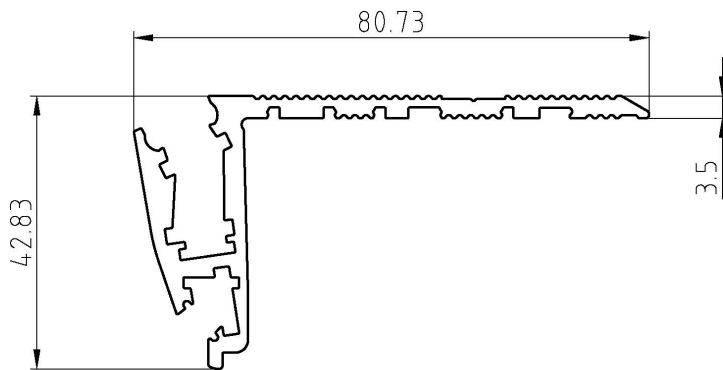

## - LED STAIR PROFILE -

### Description:

- Aluminum stair LED profile, black or silver anodised
- Dimension: 42.83 x 80.73 mm, height edition stage: 3.5 mm
- Homogeneous LED lighting, 12 or 24 VDC
- Colors: white, red, blue, green, yellow
- Optional with seat row marking and lighting downwards
- End closure by means of end caps, which are bolted to the profile
- Optional LEDs dimmable via DALI or DMX
- Assembly to desired lengths possible